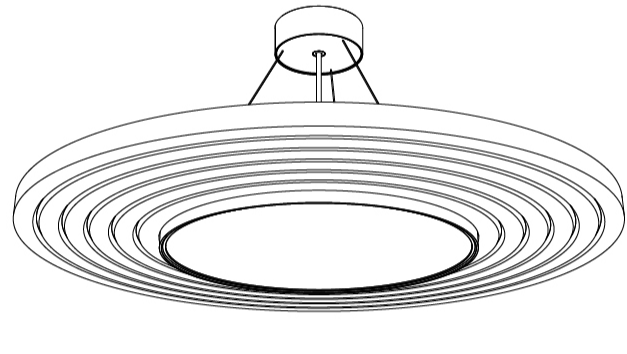

PHYSICAL

Shape: Disc
Diameter (mm): 738
Diameter (in): 29 1/8
Height (mm): 82
Height (in): 3 1/4
Max. Overall Height (mm): 2082
Max. Overall Height (in): 81 15/16
Weight (kg): 4

Diffuser: [Clear / Microprism / Clear Microprism](#)
Fixture Finish: [SSR / BKV / CWI / CRY / HAB / UFT / ITA / RUA / FTG / MYG / LOD / PUS / FRO / FUP / KIA / POP / BLS / SPG / MEY / GOH / CHC / COM / ABZ / JAG / OBR / MOS / ROR](#)

Holder Finish: [SSR / BKV / CWI / CRY / HAB / LAG / UFT / ITA / RUA / RUR / MIC / FTG / MYG / TWT / LOD / PUS / FRO / FUP / KIA / POP / BLS / SPG / MEY / GOH / GUM / CHC / COM / ABZ / JAG](#)

Acoustic Finish: [SFW / CYW / SEE / SYN / MTS / PMB / TTN / CYB / STO / DPE / BES / SHB / ARE / ANE / VRD / CRF](#)

Fixture Material: [Acoustic / Aluminum / PMMA](#)
Primary Material: [Acoustic](#)

Cable Details: [2000mm/78 3/4" or 6000mm/236 1/4" Cable, - Transparent](#)

ELECTRICAL

Lamp Type: LED
Input Wattage (W): 33.8
Total Output Wattage (W): 30.9
Dimming: [Non-dimming / DALI Dimming / MATTER Dimming](#)
Driver Included: Yes
Driver Location: Integrated
Driver Type: [Constant Current - Universal](#)
Driver Class: [Class 2](#)
Input Voltage (V): 120
Upon Request: [0-10V Dimming / Phase Dimming](#)

LED

Color Temperature (°K): [2700 / 3000 / 3500 / 4000](#)
Max. Delivered Lumen (lm): [Max 5170](#)
Nominal Lumen (lm): [Max 5971](#)
CRI: [>90 CRI](#)
Lamp Life (hrs): [50000](#)

OPTICAL

RATINGS AND CERTIFICATIONS

Certified By: [Certified for North American Standards](#)
IP rating: [IP20](#)

Ø738mm 29 1/8"